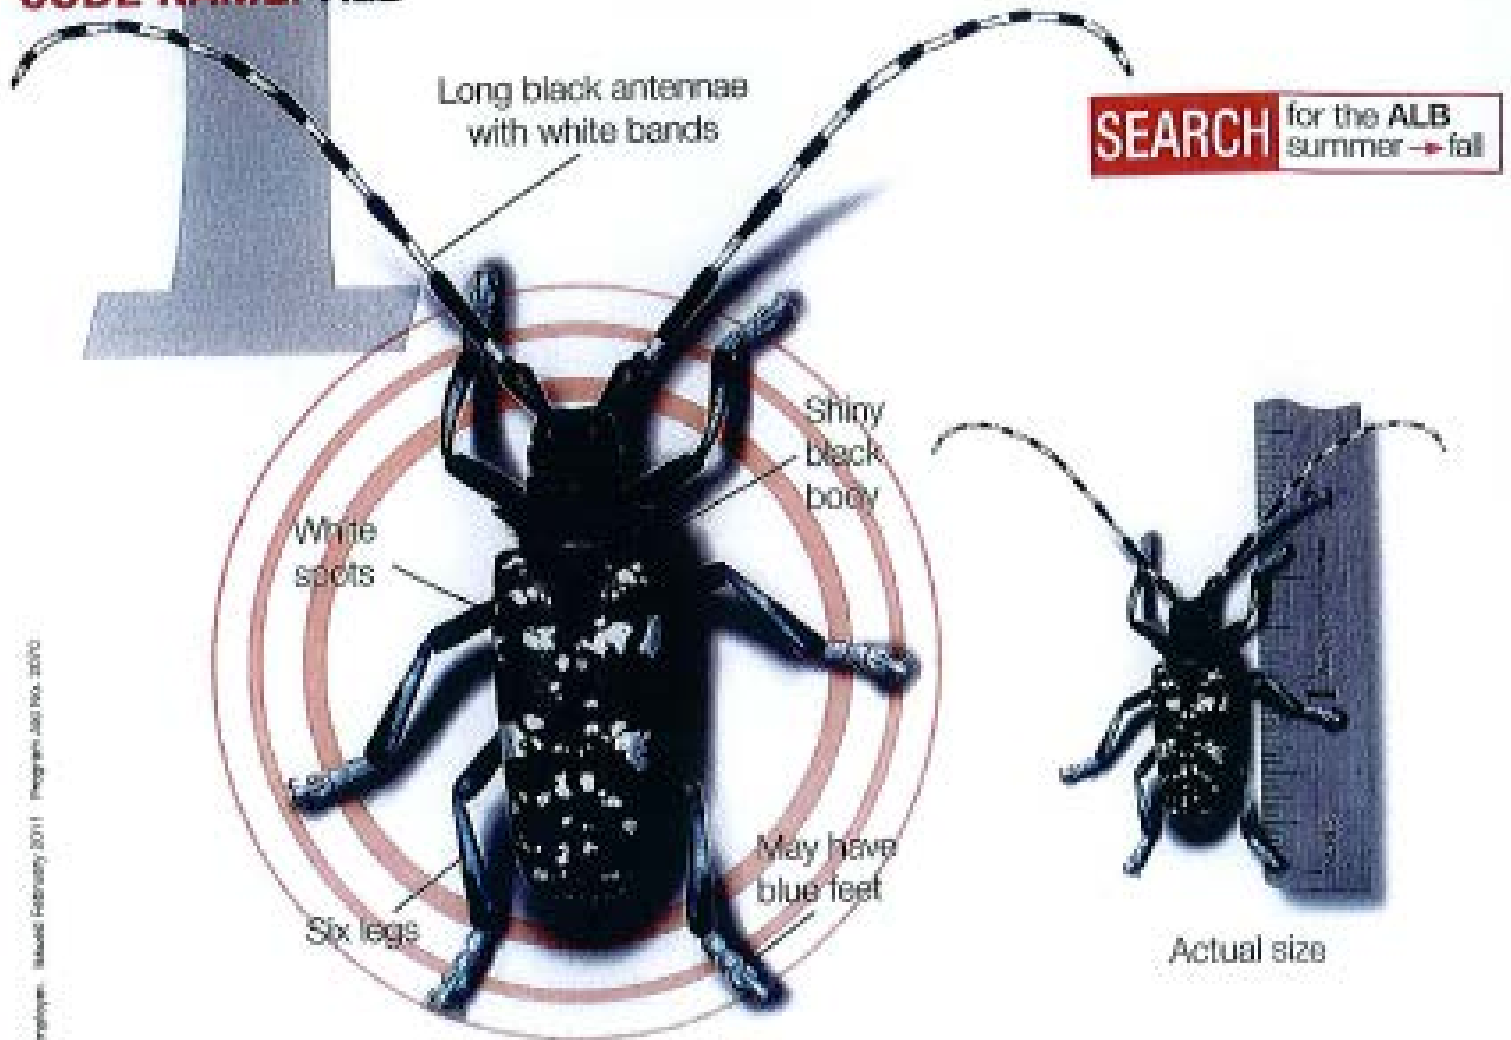

SEARCH FOR THE ASIAN LONGHORNED BEETLE

CODE NAME: ALB

It's attacking our trees!

Look for the beetle on or near the trees it likes:

Maple

Elm

Willow

Horsechestnut