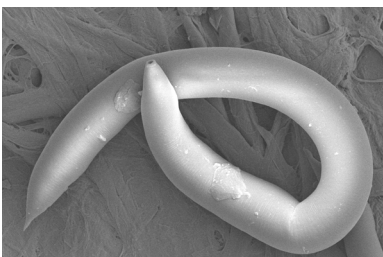

**Damage:** Stink bugs feed on fruit, resulting in dimples, depressions, and punctures

**Management:** Apply Danitole 2.4EC, a Restricted Use Pesticide

**Pest:** European Red Mite

**Damage:** Causes bronzing of leaves

**Management:** Apply Apollo SC, a Restricted Use Pesticide

**Pest:** Cibrate Weevil

**Damage:** Weevils stunt or kill trees by eating leaves and bark; premature fruit drop; water stress; small fruit size and yield

**Management:** Apply azinphosmethyl (Guthion) sprays, a Restricted Use Pesticide

**Pest:** Nematodes

**Damage:** Root lesion neamtodes feed on roots and migrate through the cortical tissue impairing root function and suppressing tree growth